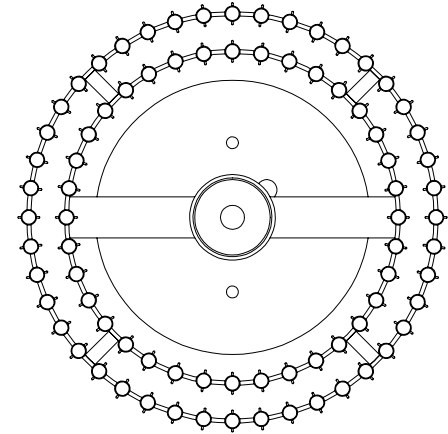

ISOMETRIC VIEW

Collection 7 Flush Mount

WEIGHT:	4 lbs
CANOPY:	Custom
CHAIN:	N/A
SHADE:	N/A
LENS:	N/A
LIGHT NO:	1
BASE:	Medium (Simple porcelain)
FINISH:	Guajuye Silver (Same as O'Hara CH)
ENGINEERED:	Dalia de la Torre 10/11/2020

FRONT VIEW

6" tall
crystal
pencils

BOTTOM VIEW

ISOMETRIC VIEW