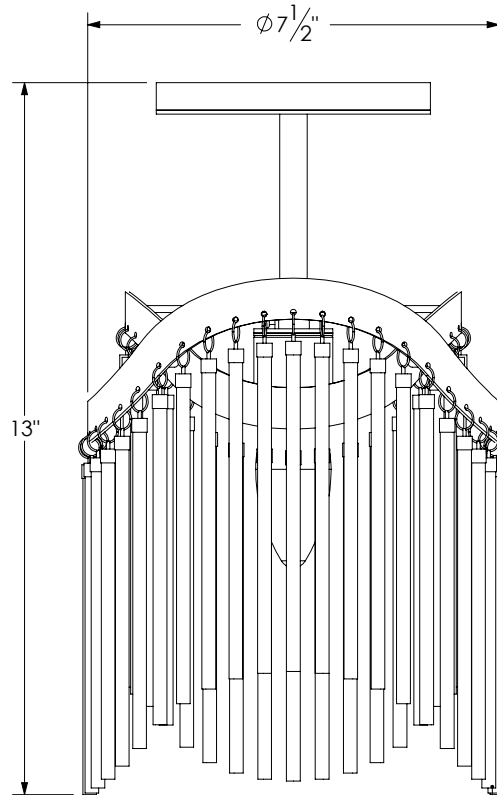

ISOMETRIC VIEW

Collection 7 Flush Mount

WEIGHT:	4 lbs
CANOPY:	Custom
CHAIN:	N/A
SHADE:	N/A
LENS:	N/A
LIGHT NO:	1
BASE:	Medium (Simple porcelain)
FINISH:	Guajuye Silver (Same as O'Hara CH)
ENGINEERED:	Dalia de la Torre 10/11/2020

FRONT VIEW

6" tall
crystal
pencils

BOTTOM VIEW

ISOMETRIC VIEW