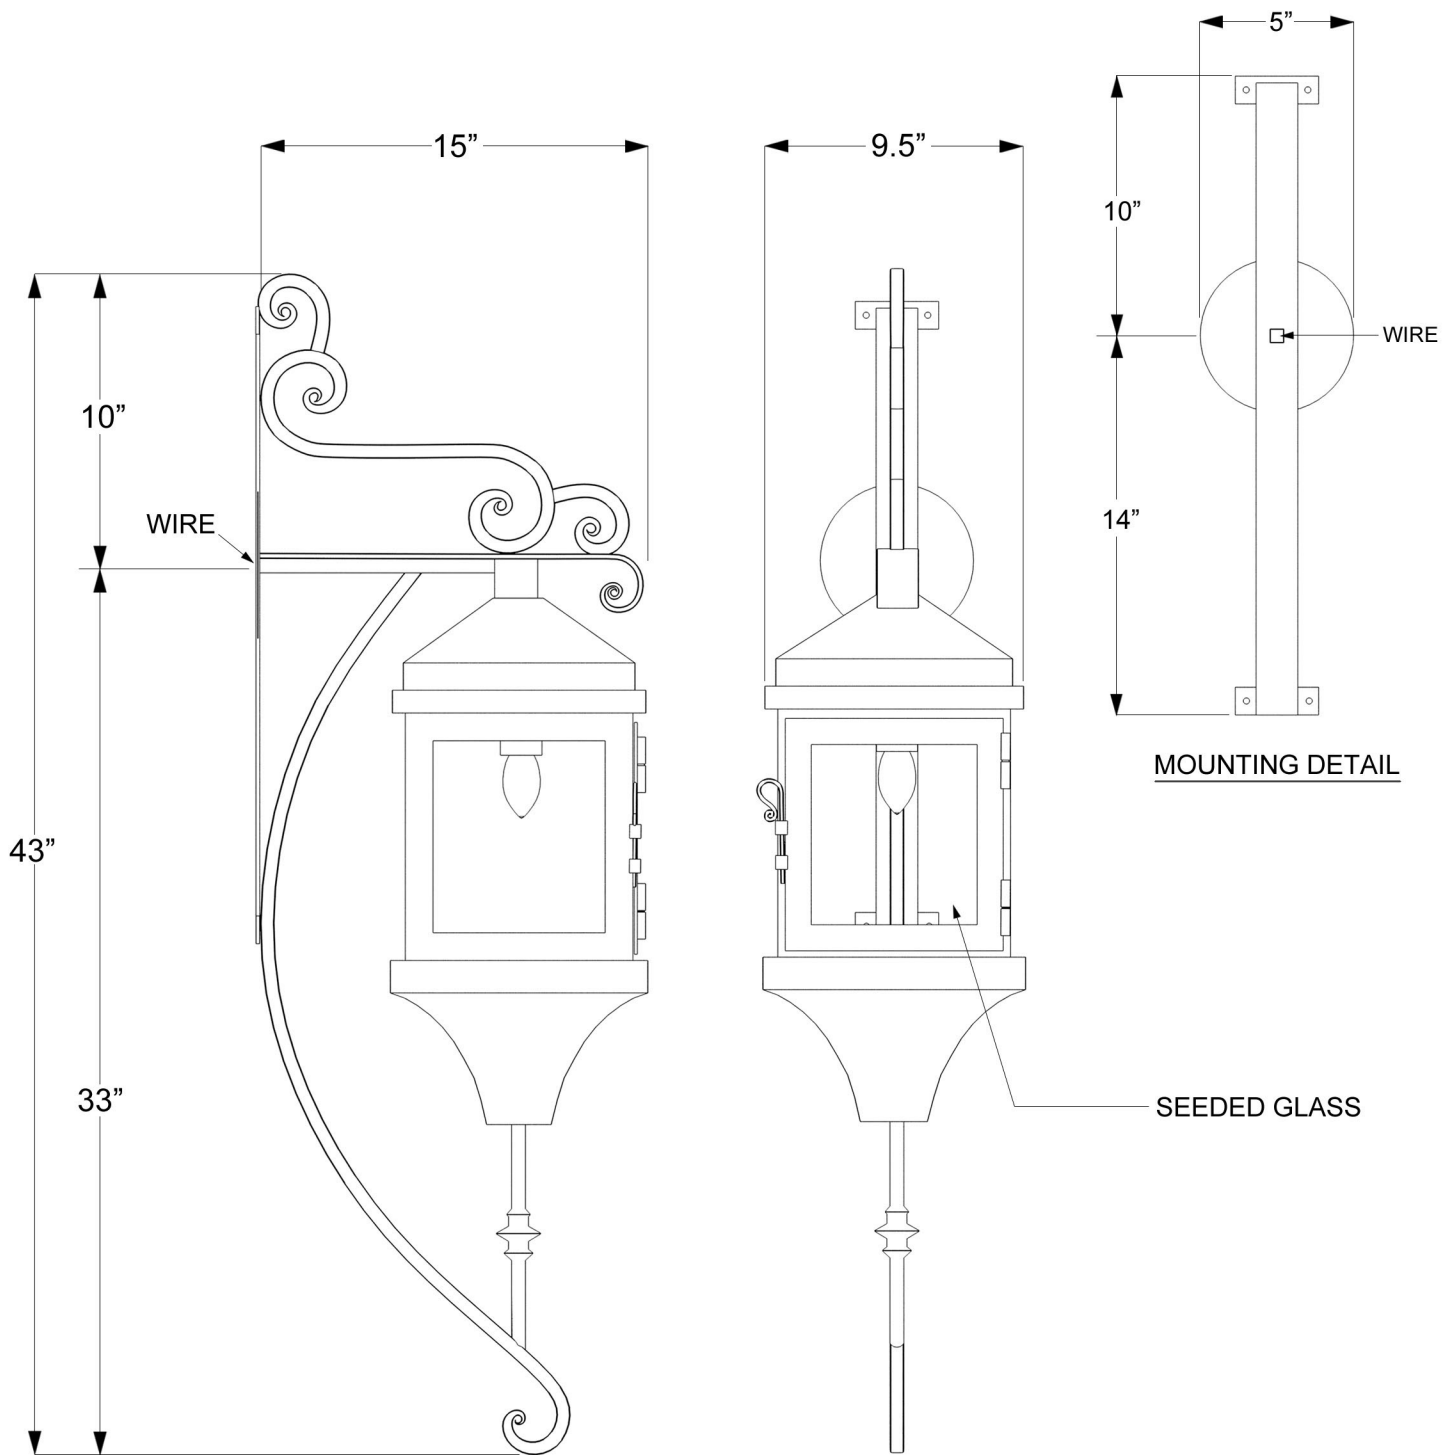

Santangelo

—Lighting & Design—

Catalog #: Hacienda Lantern

Approx Weight: 26 lbs

Hardware Packet: N/A

Shade Material: Seeded Glass

UL Rated: Wet Location

Dimension Tolerance: $\pm 7/8$ "

Copyright 2012, All rights in detail, design and invention reserved.

Electrical Specifications:

1 x 100 Watts Maximum

Light bulbs NOT included

Mounting Specification Notes:

santangelolighting.com

Santangelo